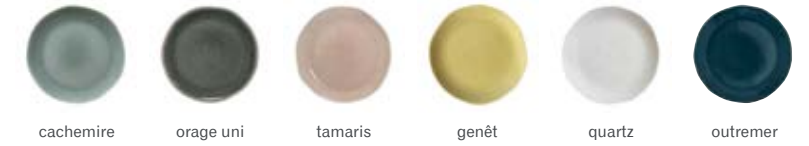

maguelone

cachemire JA963548
orage uni JA963547
tamaris JA964218
genêt JA964231
quartz JA964452
outremer JA965074

cachemire JA963551
orage uni JA963550
tamaris JA964221
genêt JA964234
quartz JA964455
outremer JA965077

cachemire JA965507
orage uni JA965508
tamaris JA965506
genêt JA965509
quartz JA965510
outremer JA965505

cachemire JA962038
orage uni JA963546
tamaris JA964230
genêt JA964243
quartz JA964574
outremer JA965085

cachemire JA962029
orage uni JA963539
tamaris JA964219
genêt JA964232
quartz JA964453
outremer JA965075

cachemire JA964279
orage uni JA964281
tamaris JA964282
genêt JA964288
quartz JA964456
outremer JA965078

cachemire JA962037
orage uni JA963545
tamaris JA964229
genêt JA964242
quartz JA964573
outremer JA965084

cachemire JA962036
tamaris JA964225
genêt JA964238
quartz JA964460
outremer JA965082

cachemire JA962030
orage uni JA963540
tamaris JA964220
genêt JA964233
quartz JA964454
outremer JA965076

cachemire JA963557
orage uni JA963556
tamaris JA964226
genêt JA964239
quartz JA964462
outremer JA965072

cachemire JA964549
orage uni JA964550
tamaris JA964551
genêt JA964552
quartz JA964461
outremer JA965083

cachemire JA962035
orage uni JA963543
tamaris JA964224
genêt JA964237
quartz JA964459
outremer JA965081

cachemire JA962970
orage uni JA964399
tamaris JA964400
genêt JA964401
quartz JA964606
outremer JA965134

cachemire JA964468
orage uni JA964469
tamaris JA964546
genêt JA964547
quartz JA964457
outremer JA965071

cachemire JA965395
orage uni JA965396
tamaris JA965400
genêt JA965397
quartz JA965398
outremer JA965399

cachemire JA963560
orage uni JA963559
tamaris JA964227
genêt JA964240
quartz JA964463
outremer JA965073

cachemire JA962031
orage uni JA963541
tamaris JA964222
genêt JA964235
quartz JA964478
outremer JA965080

cachemire JA964290
orage uni JA964291
tamaris JA964292
genêt JA964294
quartz JA964465
outremer JA965087

cachemire JA965065
orage uni JA965066
tamaris JA965067
genêt JA965068
quartz JA965069
outremer JA965070

cachemire JA965300
orage uni JA965301
tamaris JA965305
genêt JA965302
quartz JA965303
outremer JA965304